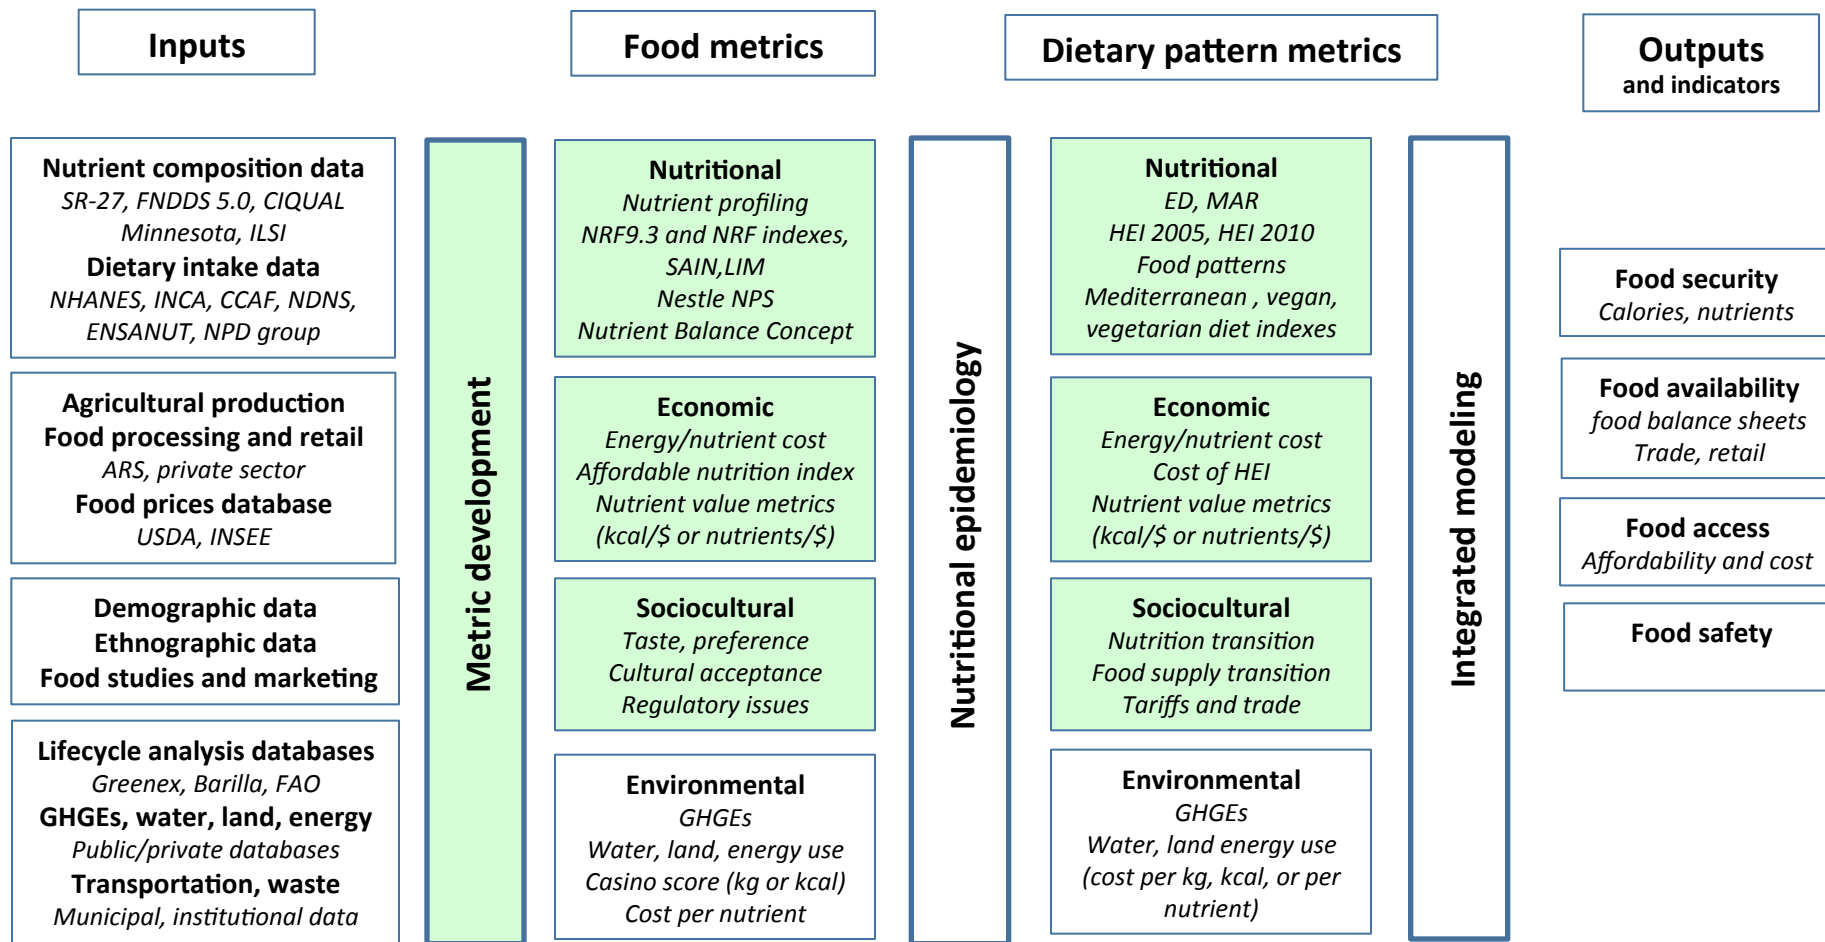

# Sustainable nutrition security: models and measures

# Logic models

Inputs	Activities	Output	Outcome	Impact	Use to sponsor(s)
Nutrient composition data	Model building	NRF9.3 score	Applications to FOP, AFI, SI	Global use	FOP Legislation Product portfolios